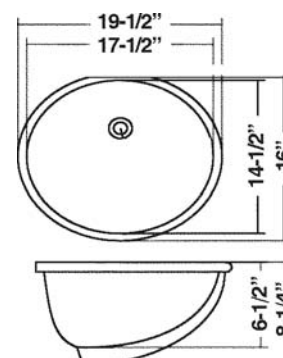

## Porcelain Undermount Vanity Bowls

- True vitreous china - triple glaze
- Fully insulated
- Cardboard cutout template
- Hardware included
- Limited lifetime warranty
- cUPC Certified (Uniform Plumbing Code)
- Offered in white and bisque

**MS-P2209C Oval MS-P2209C-W MS-P2209C-B**  
 17" W x 14" D (432mm x 356mm), 5-3/4" (146mm) deep bowl OD  
 Available in White (MS-P2209C-W) and Bisque (MS-P2209C-B).

**MS-P2210C Oval MS-P2210C-W MS-P2210C-B**  
 19-1/2" W x 16" D (495mm x 406mm), 6-1/2" (165mm) deep bowl OD  
 Available in White (MS-P2210C-W) and Bisque (MS-P2210C-B).

DXF templates available for download at [www.ldss.com](http://www.ldss.com).

MS-P2209C-W, MS-P2209C-B

MS-P2210C-W, MS-P2210C-B

Product No.	Description	Bowl Size (Depth x W)
MS-P2209C-W	Porcelain Undermt. Single Bowl White	14" x 17-1/4"
MS-P2209C-B	Porcelain Undermt. Single Bowl Bisque	14" x 17-1/4"
MS-P2210C-W	Porcelain Undermt. Single Bowl White	16" x 19-1/2"
MS-P2210C-B	Porcelain Undermt. Single Bowl Bisque	16" x 19-1/2"