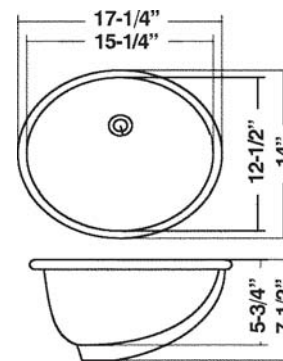

## Porcelain Undermount Vanity Bowls

- True vitreous china - triple glaze
- Fully insulated
- Cardboard cutout template
- Hardware included
- Limited lifetime warranty
- cUPC Certified (Uniform Plumbing Code)
- Offered in white and bisque

**MS-P2209C Oval MS-P2209C-W MS-P2209C-B**  
 17" W x 14" D (432mm x 356mm), 5-3/4" (146mm) deep bowl OD  
 Available in White (MS-P2209C-W) and Bisque (MS-P2209C-B).

**MS-P2210C Oval MS-P2210C-W MS-P2210C-B**  
 19-1/2" W x 16" D (495mm x 406mm), 6-1/2" (165mm) deep bowl OD  
 Available in White (MS-P2210C-W) and Bisque (MS-P2210C-B).

DXF templates available for download at [www.ldss.com](http://www.ldss.com).

MS-P2209C-W, MS-P2209C-B

MS-P2210C-W, MS-P2210C-B

Product No.	Description	Bowl Size (Depth x W)
MS-P2209C-W	Porcelain Undermt. Single Bowl White	14" x 17-1/4"
MS-P2209C-B	Porcelain Undermt. Single Bowl Bisque	14" x 17-1/4"
MS-P2210C-W	Porcelain Undermt. Single Bowl White	16" x 19-1/2"
MS-P2210C-B	Porcelain Undermt. Single Bowl Bisque	16" x 19-1/2"